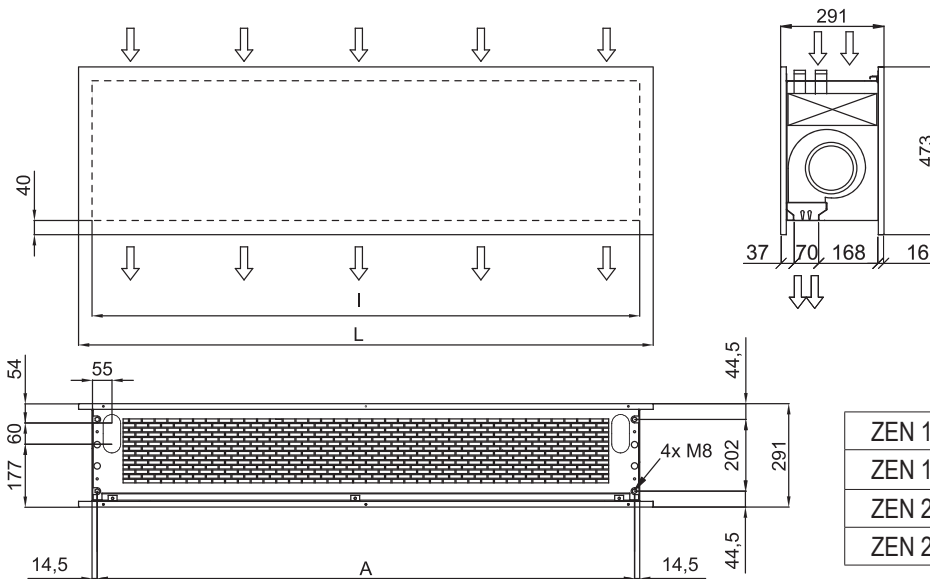

Dimensions