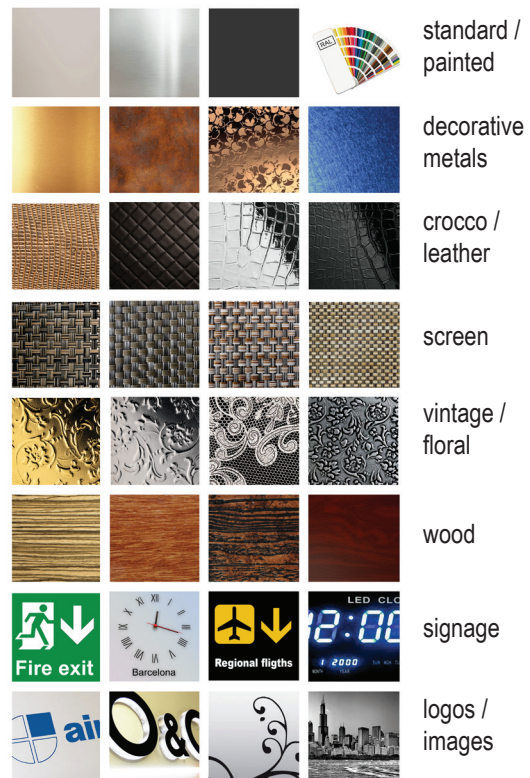

Dimensions

Finishes

- Painted any RAL colour or metal
- Different materials: aluminium, stainless steel AISI 304 (brushed or polished), wood, glass, PVC/PES, etc.
- Logos, lights, clocks, signs, vinyls, patterns, etc.